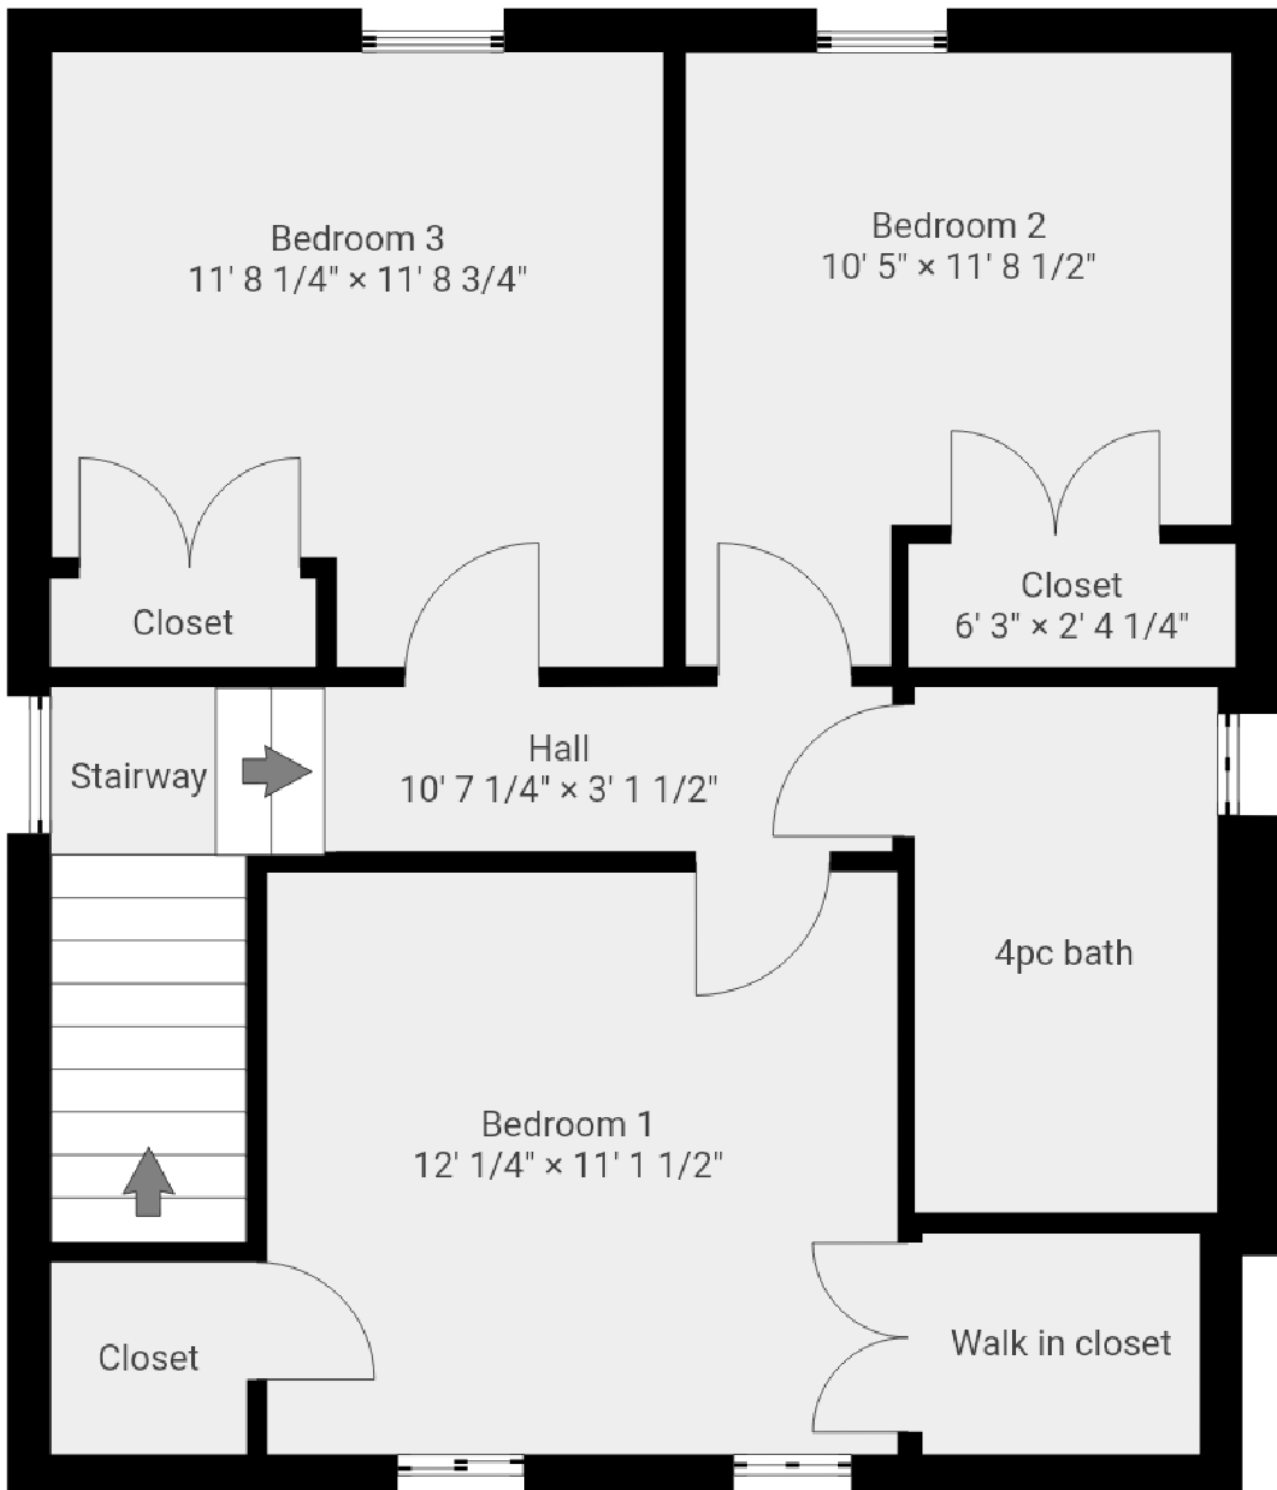

91 Royal Ave
Hamilton, ON

Total Above Grade Exterior ft²
Approx Above Grade Exterior Area = 1413

Total Exterior ft²
Approx Exterior Area (basement included) = 2098

2nd Floor

(above grade)

Approx Interior Area = 598 ft²

Approx Exterior Area = 681 ft²

All room dimensions and floor areas must be considered approximate and are subject to independent verification.

Scan by No More Cowboys Media